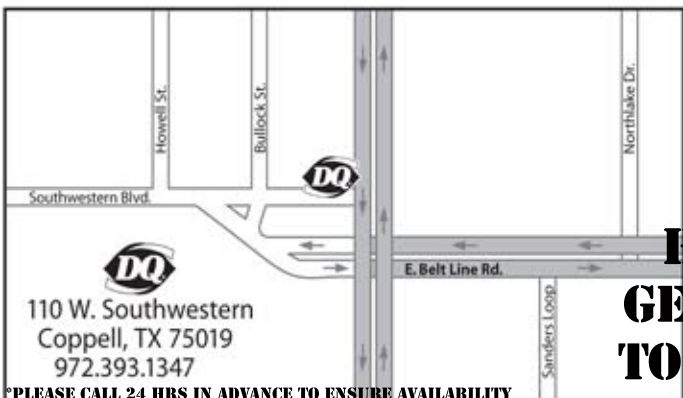

110 W. Southwestern
Coppel, TX 75019
972.393.1347

PLEASE CALL 24 HRS IN ADVANCE TO ENSURE AVAILABILITY

**HELP US
GET TO NYC
TO PERFORM**

MY NAME: _____
MY NUMBER: _____
MY EMAIL: _____

**AT CARNEGIE HALL & THE
ST. PATRICK'S DAY PARADE!**